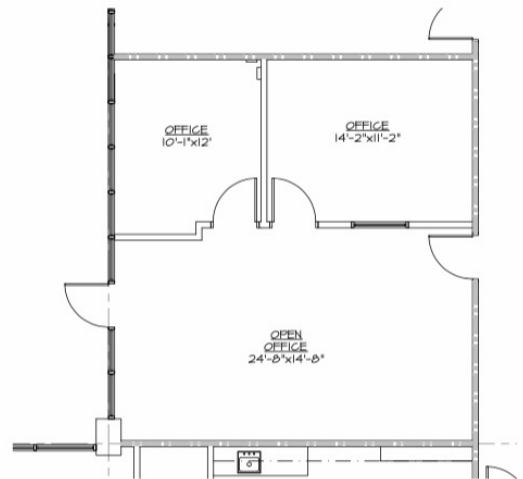

# VETERANS TECHNOLOGY CENTER

5411 Beaumont Center Blvd, Site 742, Tampa, FL 33634

765 SF

**KEY PLAN**  
NOT TO SCALE

For lease rate and other information contact:

**Christina Petti**

813.245.1246

christina@ipgcommercialrealty.com